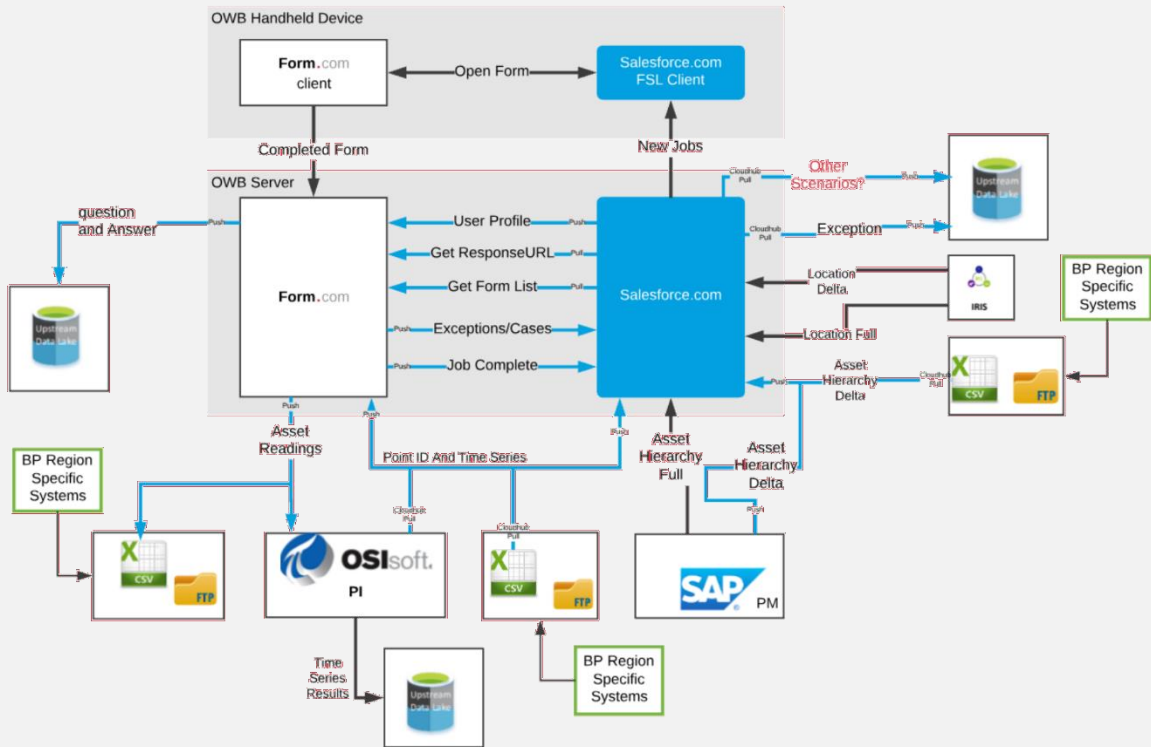

Operator WORKBENCH

Operator Workbench

Using mobile technology to digitise processes to improve safety and efficiency for front line operations

Vision & Benefits

Using mobile technology to digitize processes to improve safety and efficiency for front line operations

Development Process

Design Thinking

Agile Development

Minimum Viable Product

Scale

Architecture

Q&A